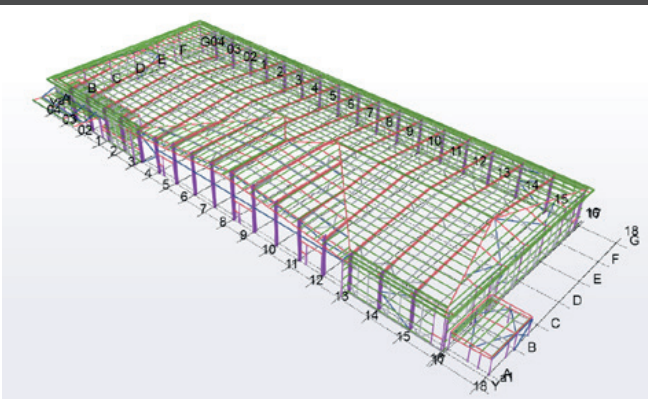

# DISTRIBUTION CENTRE - LEEDS

**PURLIN TONNAGE:** ..... 33t  
**FINISH DATE:** ..... October 2023  
**PROJECT LOCATION:** ..... Leeds